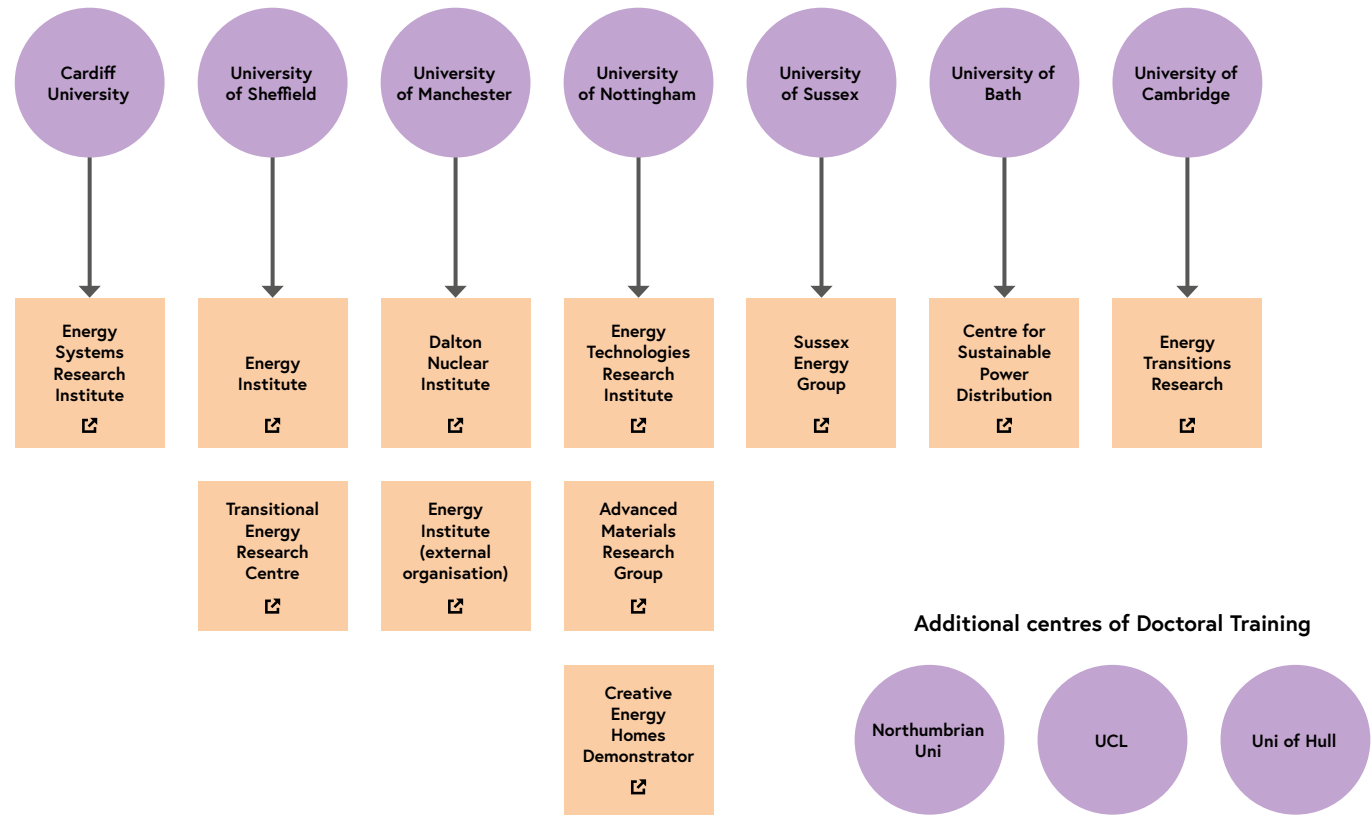

KEY

-  Code administrator
-  Independant research centres
-  Academia
-  Funding bodies
-  Regulator
-  Trade association
-  Political entry

Energy innovation mapping – Innovation funders, Ofgem, DNOs, ENA

KEY

- Code administrator
- Independent research centres
- Academia
- Funding bodies
- Regulator
- Trade association
- Political entry

Energy innovation mapping – Academia

KEY

-  Code administrator
-  Independent research centres
-  Academia
-  Funding bodies
-  Regulator
-  Trade association
-  Political entry

Energy innovation mapping – Academia

KEY

-  Code administrator
-  Independent research centres
-  Academia
-  Funding bodies
-  Regulator
-  Trade association
-  Political entry

Energy innovation mapping – Academia