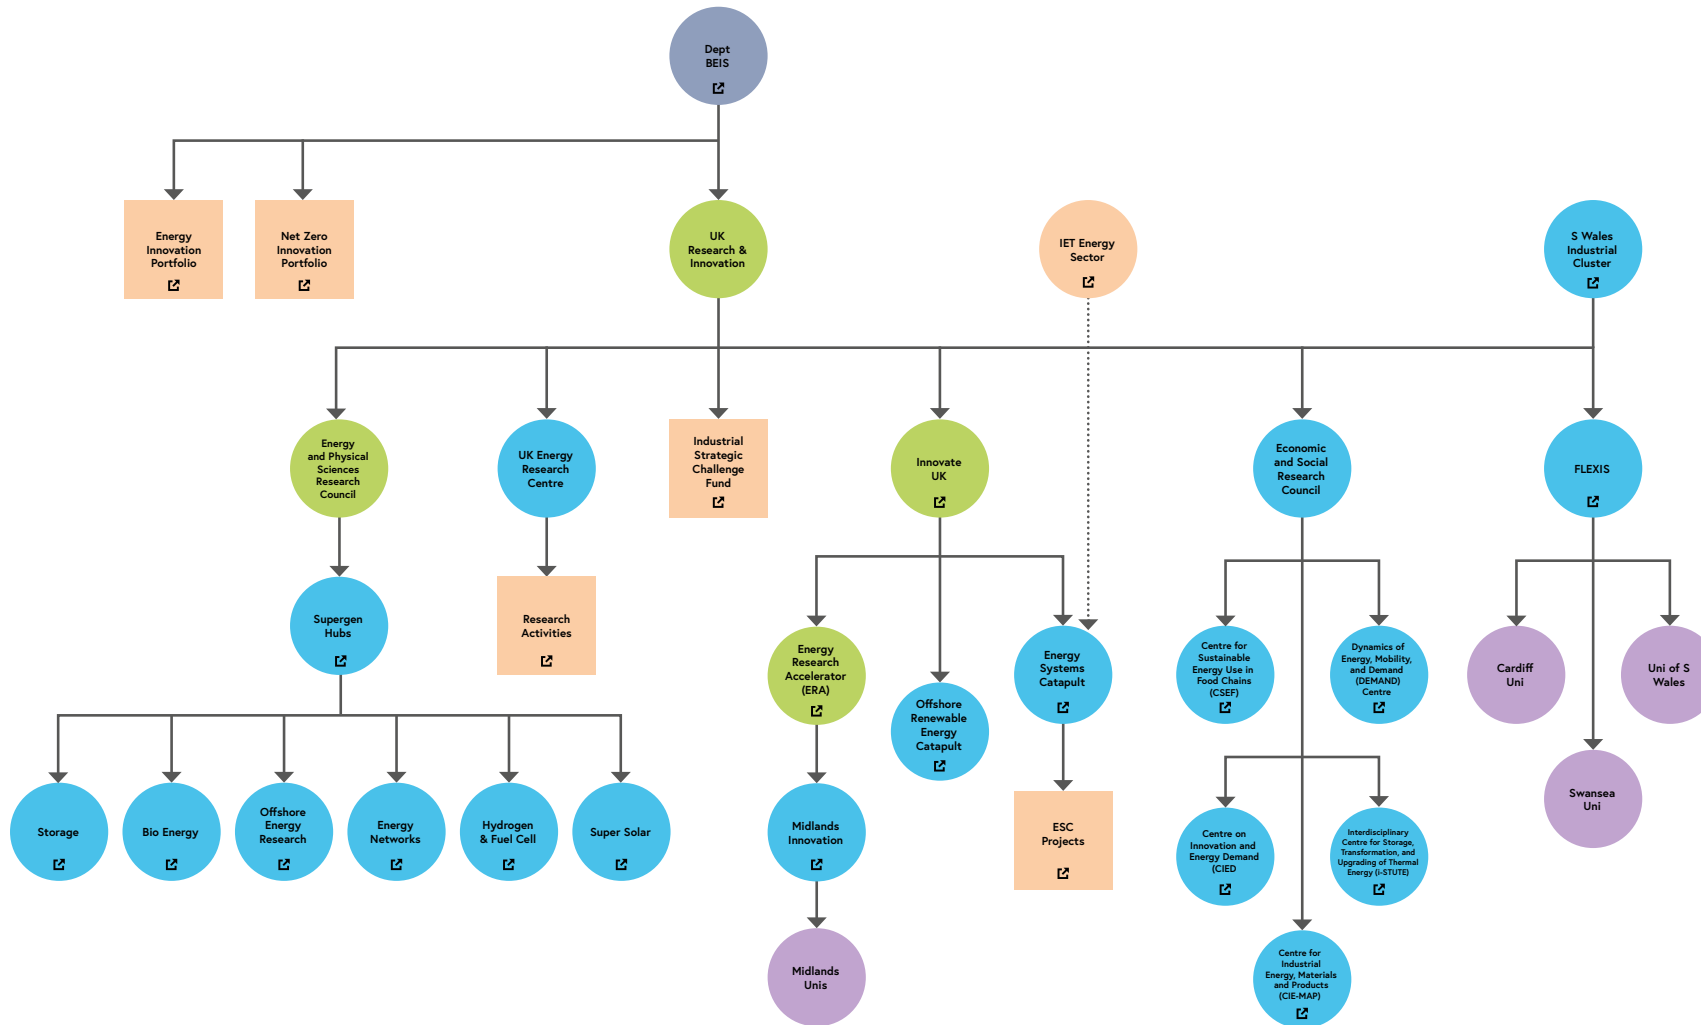

Energy innovation mapping – BEIS

- KEY**
- Code administrator
 - Independent research centres
 - Academia
 - Funding bodies
 - Regulator
 - Trade association
 - Political entry

Energy innovation mapping – EU and Trade associations

KEY

-  Code administrator
-  Independant research centres
-  Academia
-  Funding bodies
-  Regulator
-  Trade association
-  Political entry

Energy innovation mapping – Innovation funders, Ofgem, DNOs, ENA

KEY

- Code administrator
- Independent research centres
- Academia
- Funding bodies
- Regulator
- Trade association
- Political entry

Energy innovation mapping – Academia

KEY

-  Code administrator
-  Independent research centres
-  Academia
-  Funding bodies
-  Regulator
-  Trade association
-  Political entry

Energy innovation mapping – Academia

KEY

-  Code administrator
-  Independent research centres
-  Academia
-  Funding bodies
-  Regulator
-  Trade association
-  Political entry

Energy innovation mapping – Academia