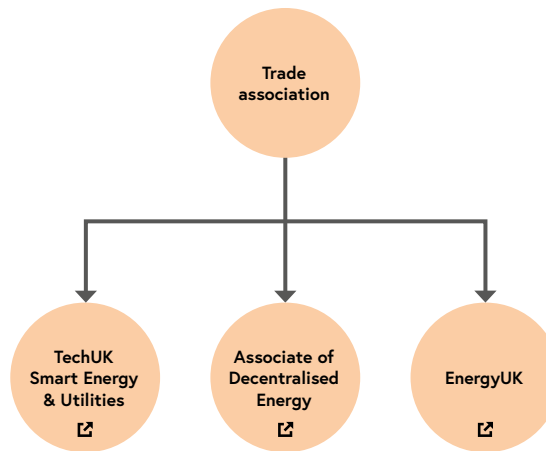

Energy innovation mapping – BEIS

- KEY**
- Code administrator
 - Independent research centres
 - Academia
 - Funding bodies
 - Regulator
 - Trade association
 - Political entry

Energy innovation mapping – EU and Trade associations

KEY

-  Code administrator
-  Independant research centres
-  Academia
-  Funding bodies
-  Regulator
-  Trade association
-  Political entry

Energy innovation mapping – Innovation funders, Ofgem, DNOs, ENA

KEY

- Code administrator
- Independent research centres
- Academia
- Funding bodies
- Regulator
- Trade association
- Political entry

Energy innovation mapping – Academia

KEY

-  Code administrator
-  Independent research centres
-  Academia
-  Funding bodies
-  Regulator
-  Trade association
-  Political entry