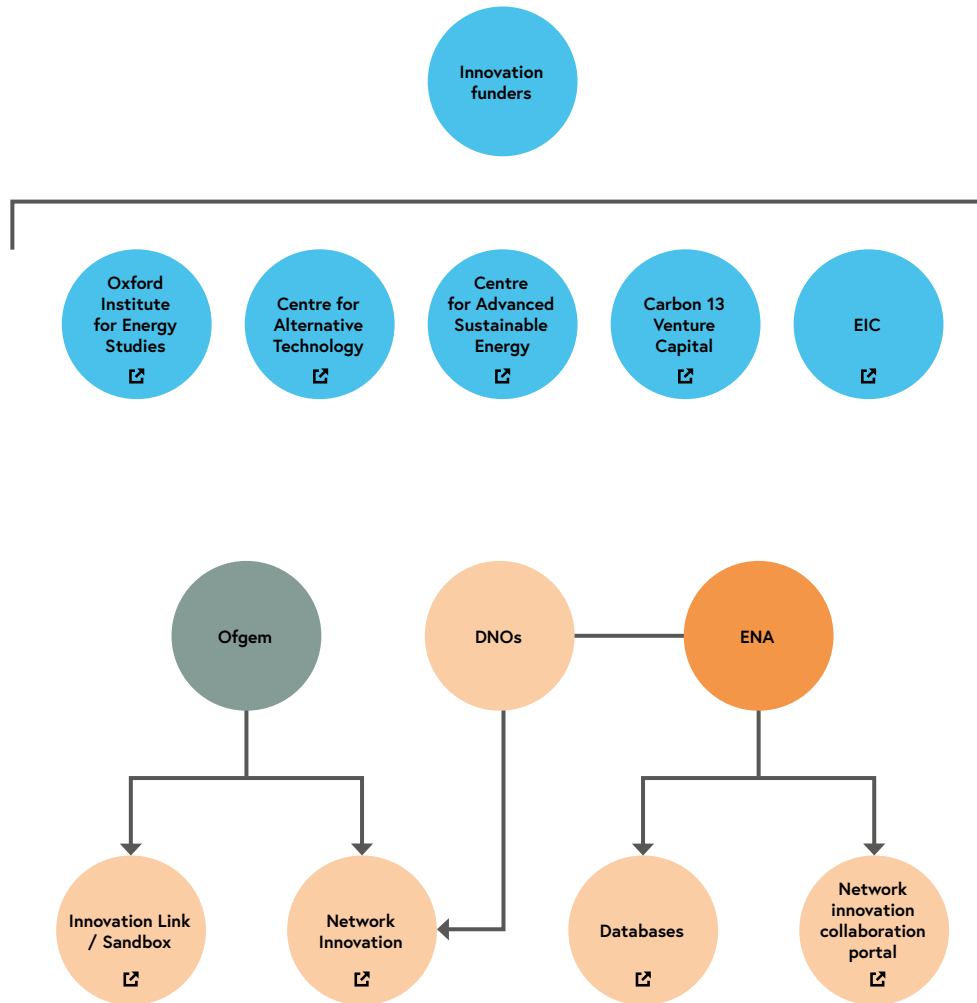

Energy innovation mapping – BEIS

- KEY**
- Code administrator
 - Independent research centres
 - Academia
 - Funding bodies
 - Regulator
 - Trade association
 - Political entry

Energy innovation mapping – EU and Trade associations

KEY

-  Code administrator
-  Independant research centres
-  Academia
-  Funding bodies
-  Regulator
-  Trade association
-  Political entry

Energy innovation mapping – Innovation funders, Ofgem, DNOs, ENA

KEY

- Code administrator
- Independent research centres
- Academia
- Funding bodies
- Regulator
- Trade association
- Political entry

Energy innovation mapping – Academia

KEY

-  Code administrator
-  Independent research centres
-  Academia
-  Funding bodies
-  Regulator
-  Trade association
-  Political entry

- KEY**
- Code administrator
 - Independant research centres
 - Academia
 - Funding bodies
 - Regulator
 - Trade association
 - Political entry