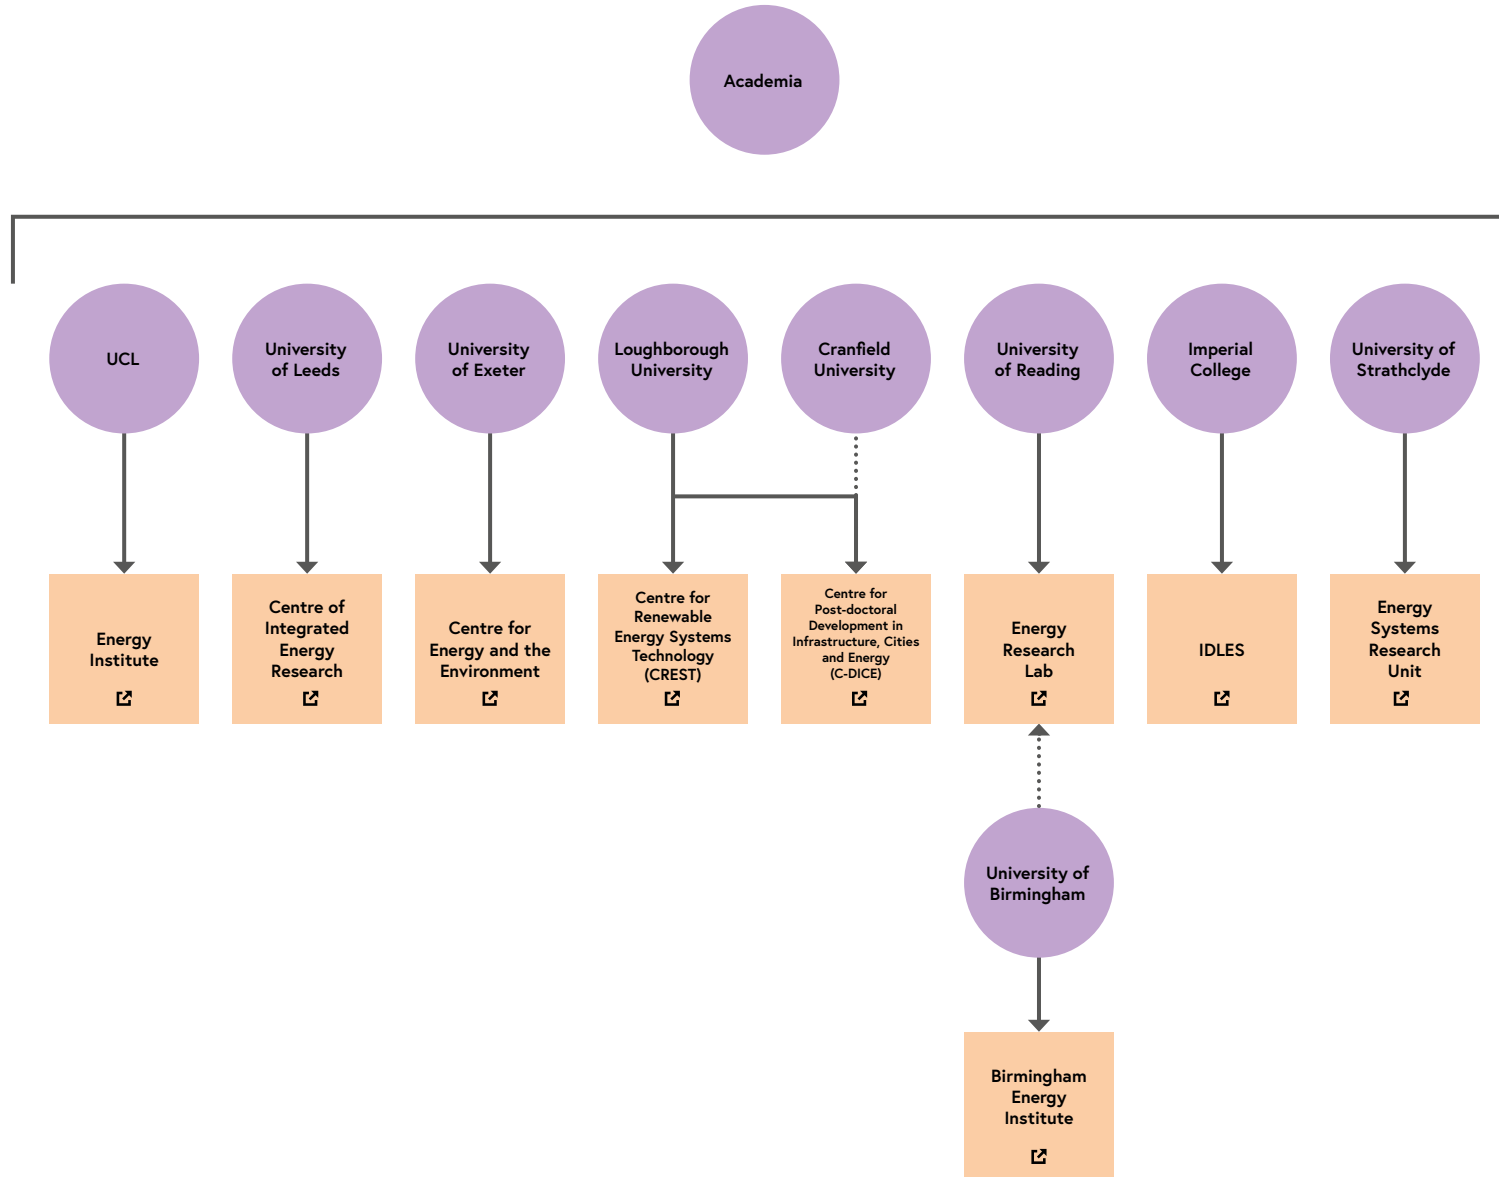

Energy innovation mapping – BEIS

- KEY**
- Code administrator
 - Independent research centres
 - Academia
 - Funding bodies
 - Regulator
 - Trade association
 - Political entry

Energy innovation mapping – EU and Trade associations

KEY

-  Code administrator
-  Independant research centres
-  Academia
-  Funding bodies
-  Regulator
-  Trade association
-  Political entry

Energy innovation mapping – Innovation funders, Ofgem, DNOs, ENA

KEY

- Code administrator
- Independent research centres
- Academia
- Funding bodies
- Regulator
- Trade association
- Political entry

Energy innovation mapping – Academia

KEY

-  Code administrator
-  Independent research centres
-  Academia
-  Funding bodies
-  Regulator
-  Trade association
-  Political entry

Energy innovation mapping – Academia

KEY

-  Code administrator
-  Independent research centres
-  Academia
-  Funding bodies
-  Regulator
-  Trade association
-  Political entry

Energy innovation mapping – Academia