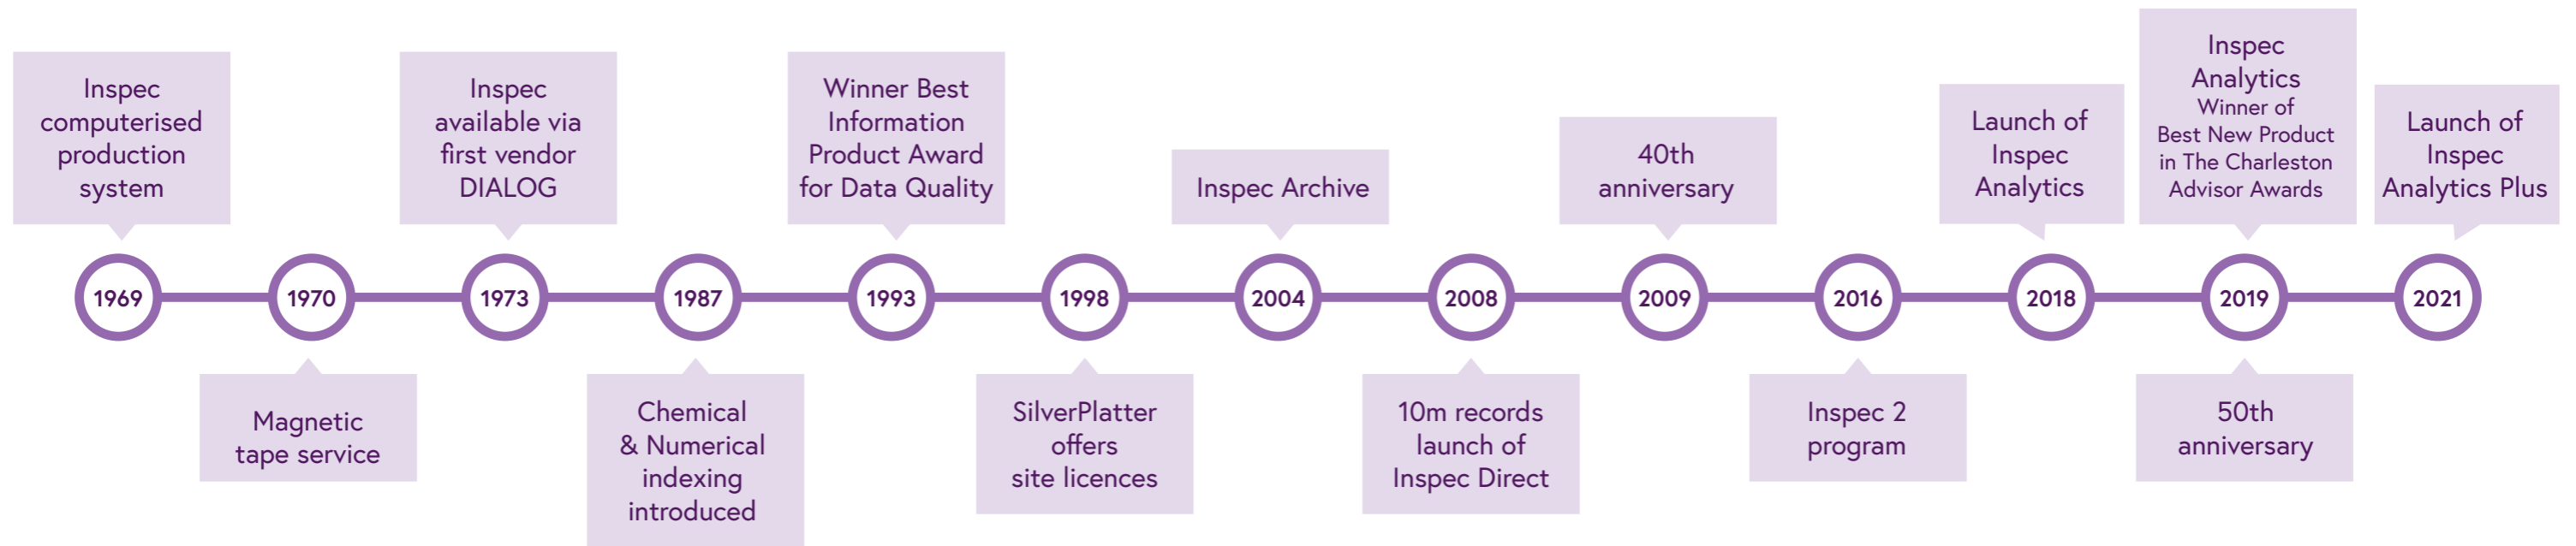

IET Inspec

1969 to date
22 million records

or 1898 with the Archive optional archive adds another **873,701** records

Preprints **240,000+** arXiv records

4,500+ journals plus 12,000 inactive journals

from **500** global publishers